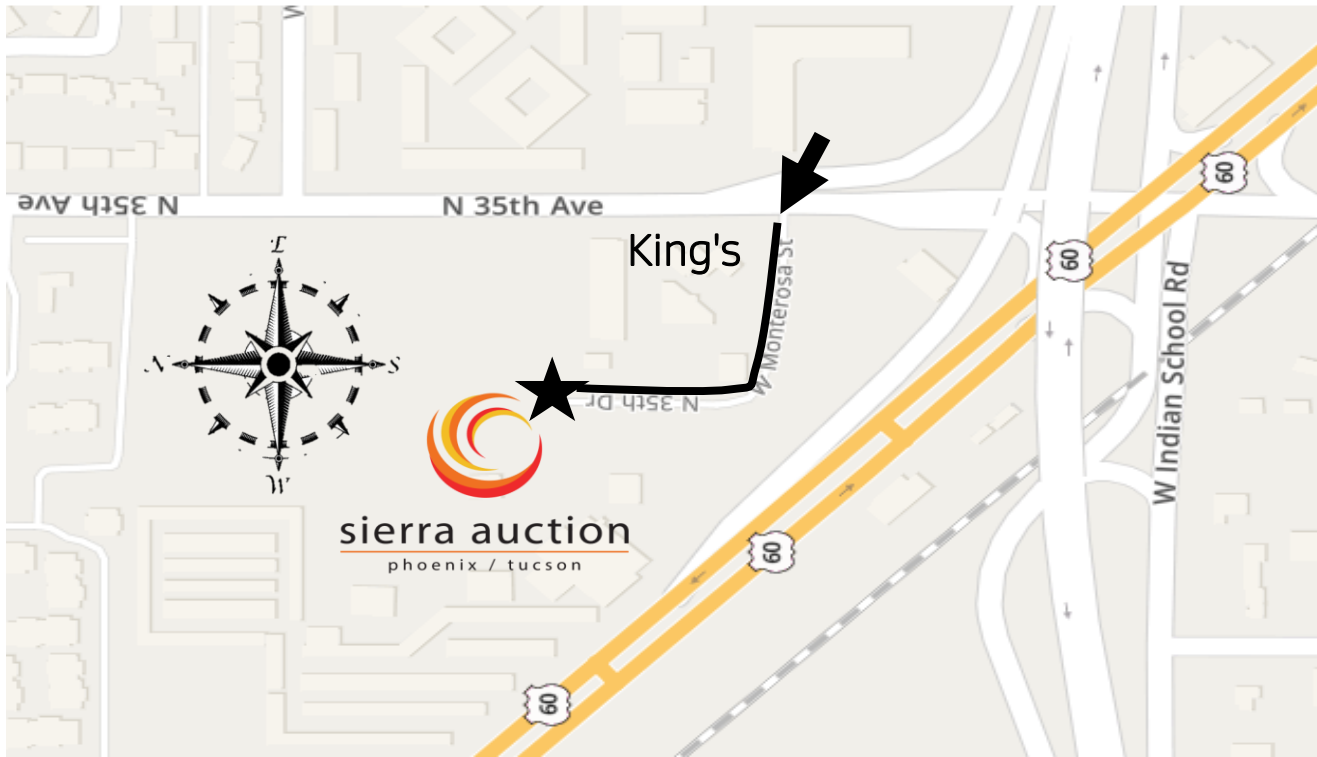

December

Sun	Mon	Tue	Wed	Thu	Fri	Sat
	1	2	3	4	5	6
7	8	9	10	11	12	13
14	15	16	17	18	19	20
21	22	23	24	closed	26	27
28	29	30	31			

For all drop-offs and pick-ups, please use the back gate at 4298 N 35th Dr, Phoenix, AZ 85019